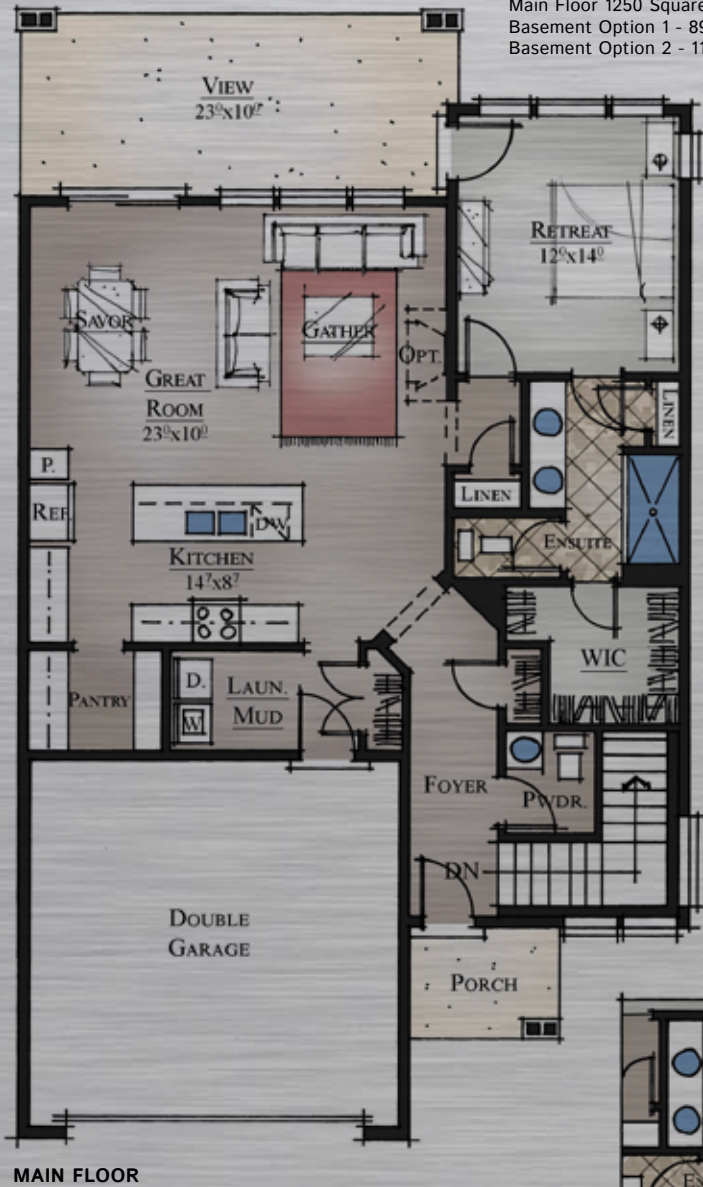

SEASONS IN THE OKANAGAN

THE BIRCH RANCH