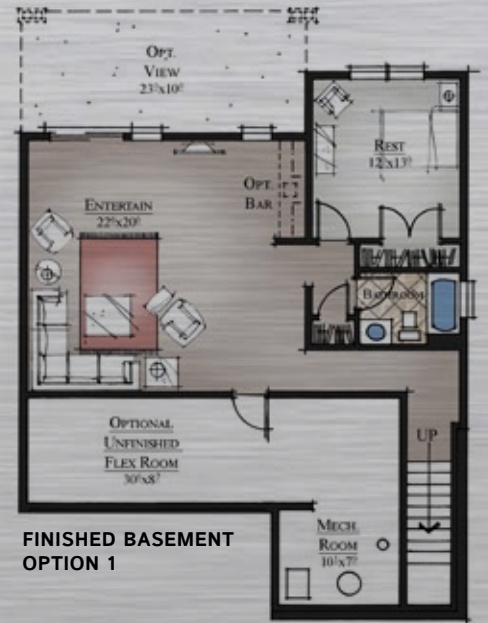

SEASONS IN THE OKANAGAN

THE BIRCH RANCH