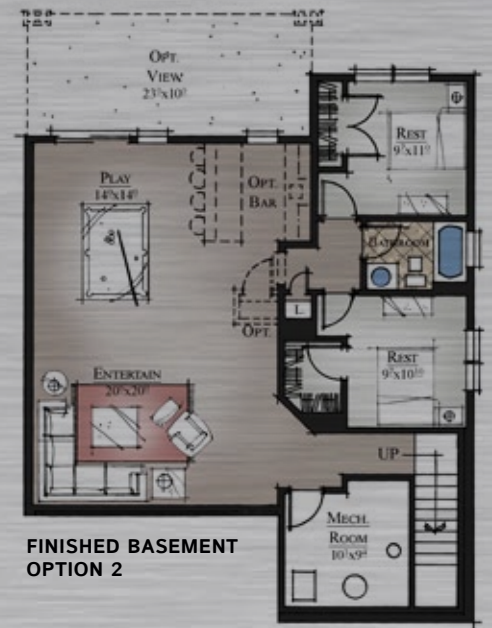

SEASONS IN THE OKANAGAN

THE BIRCH RANCH