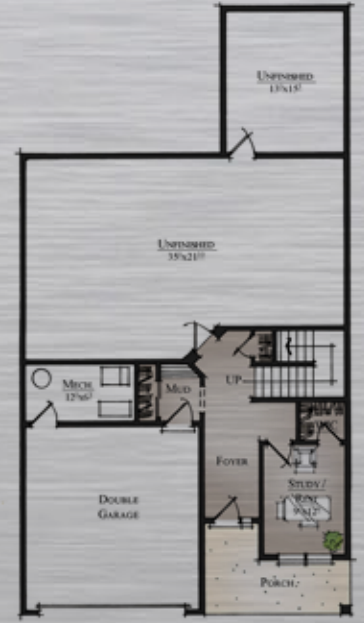

CRAFTSMAN STYLE

FINISHED BASEMENT
OPTION 1