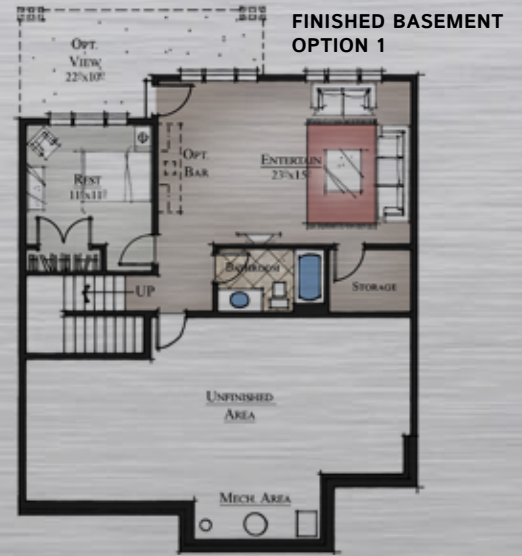

SEASONS IN THE OKANAGAN

THE WILLOW RANCH

EVERTON RIDGE HOMES